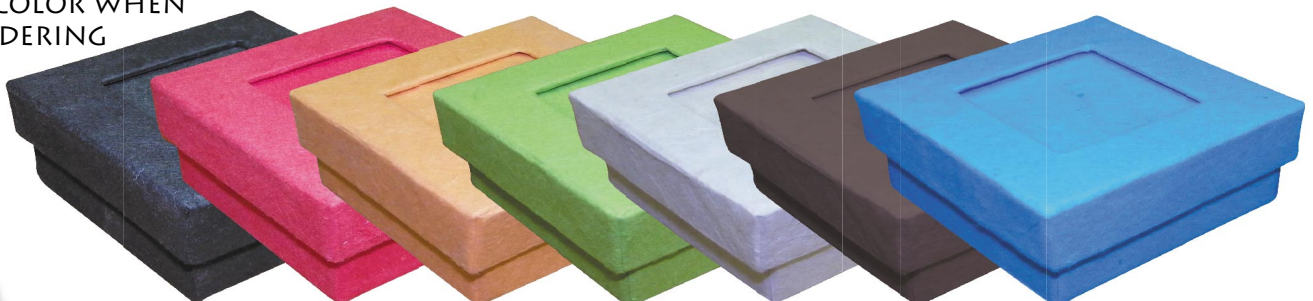

BLACK   RED   ORANGE   KIWI   NATURAL   ESPRESSO   PEACOCK