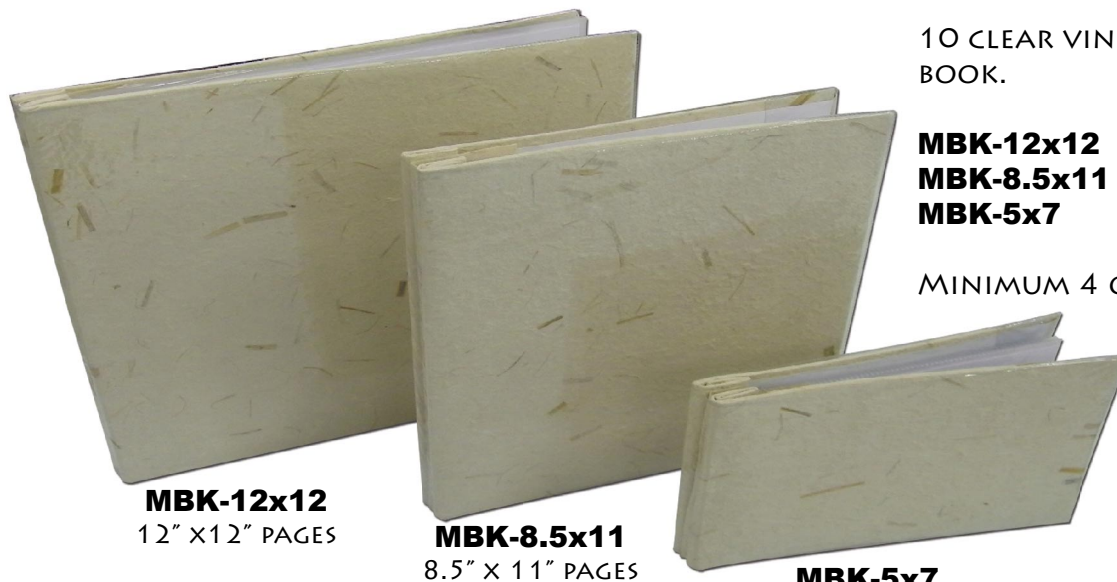

MBK-12x12
12" X12" PAGES

MBK-8.5x11
8.5" X 11" PAGES

MBK-5x7
5" X 7" PAGES