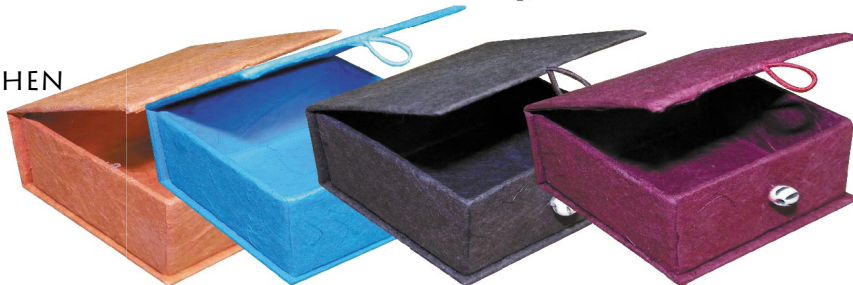

ORANGE PEACOCK   ESPRESSO   BURGUNDY

R17
SPECIFY COLOR WHEN ORDERING