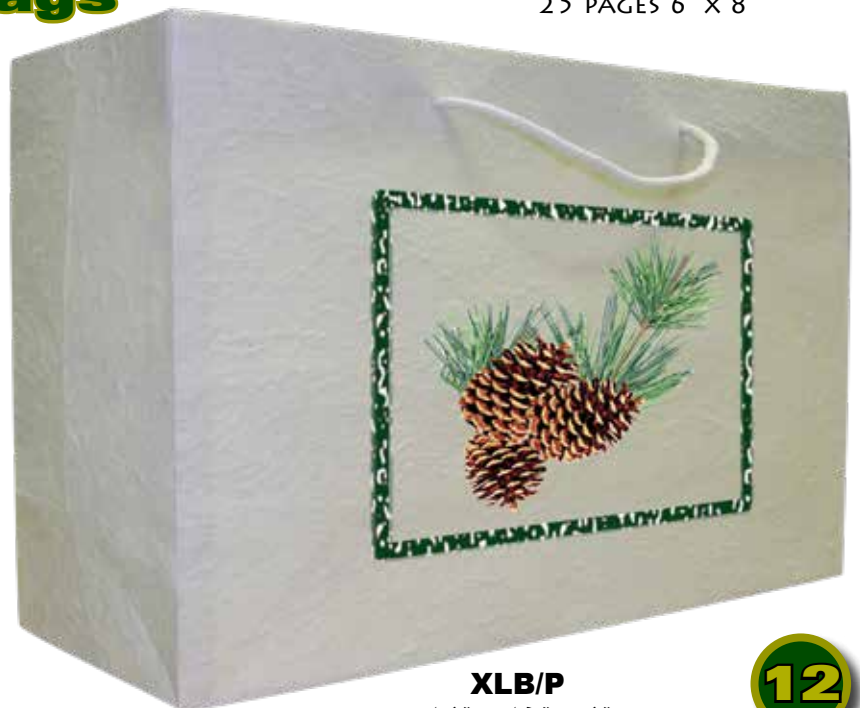

PA/P

HOLDS UP TO 50 PAGES 6" X 6 3/4"

JL/P

25 PAGES 6" X 8"

handmade gift bags

SELECT FROM ANY OF OUR OVER 500 DESIGNS FOR THESE BEAUTIFUL REAL-ROPE MULBERRY BAGS.

A MATBOARD BOTTOM IS INSIDE EACH BAG FOR EXTRA DURABILITY.

XLB/P (extra large bag)

MINIMUM 4 OF EACH DESIGN

\$1.65 \$3.49

XLB/P

16" X 12" X 6"

12

mulberry papers

WE HAVE AN EXTENSIVE SELECTION OF HANDMADE MULBERRY PAPERS AVAILABLE.